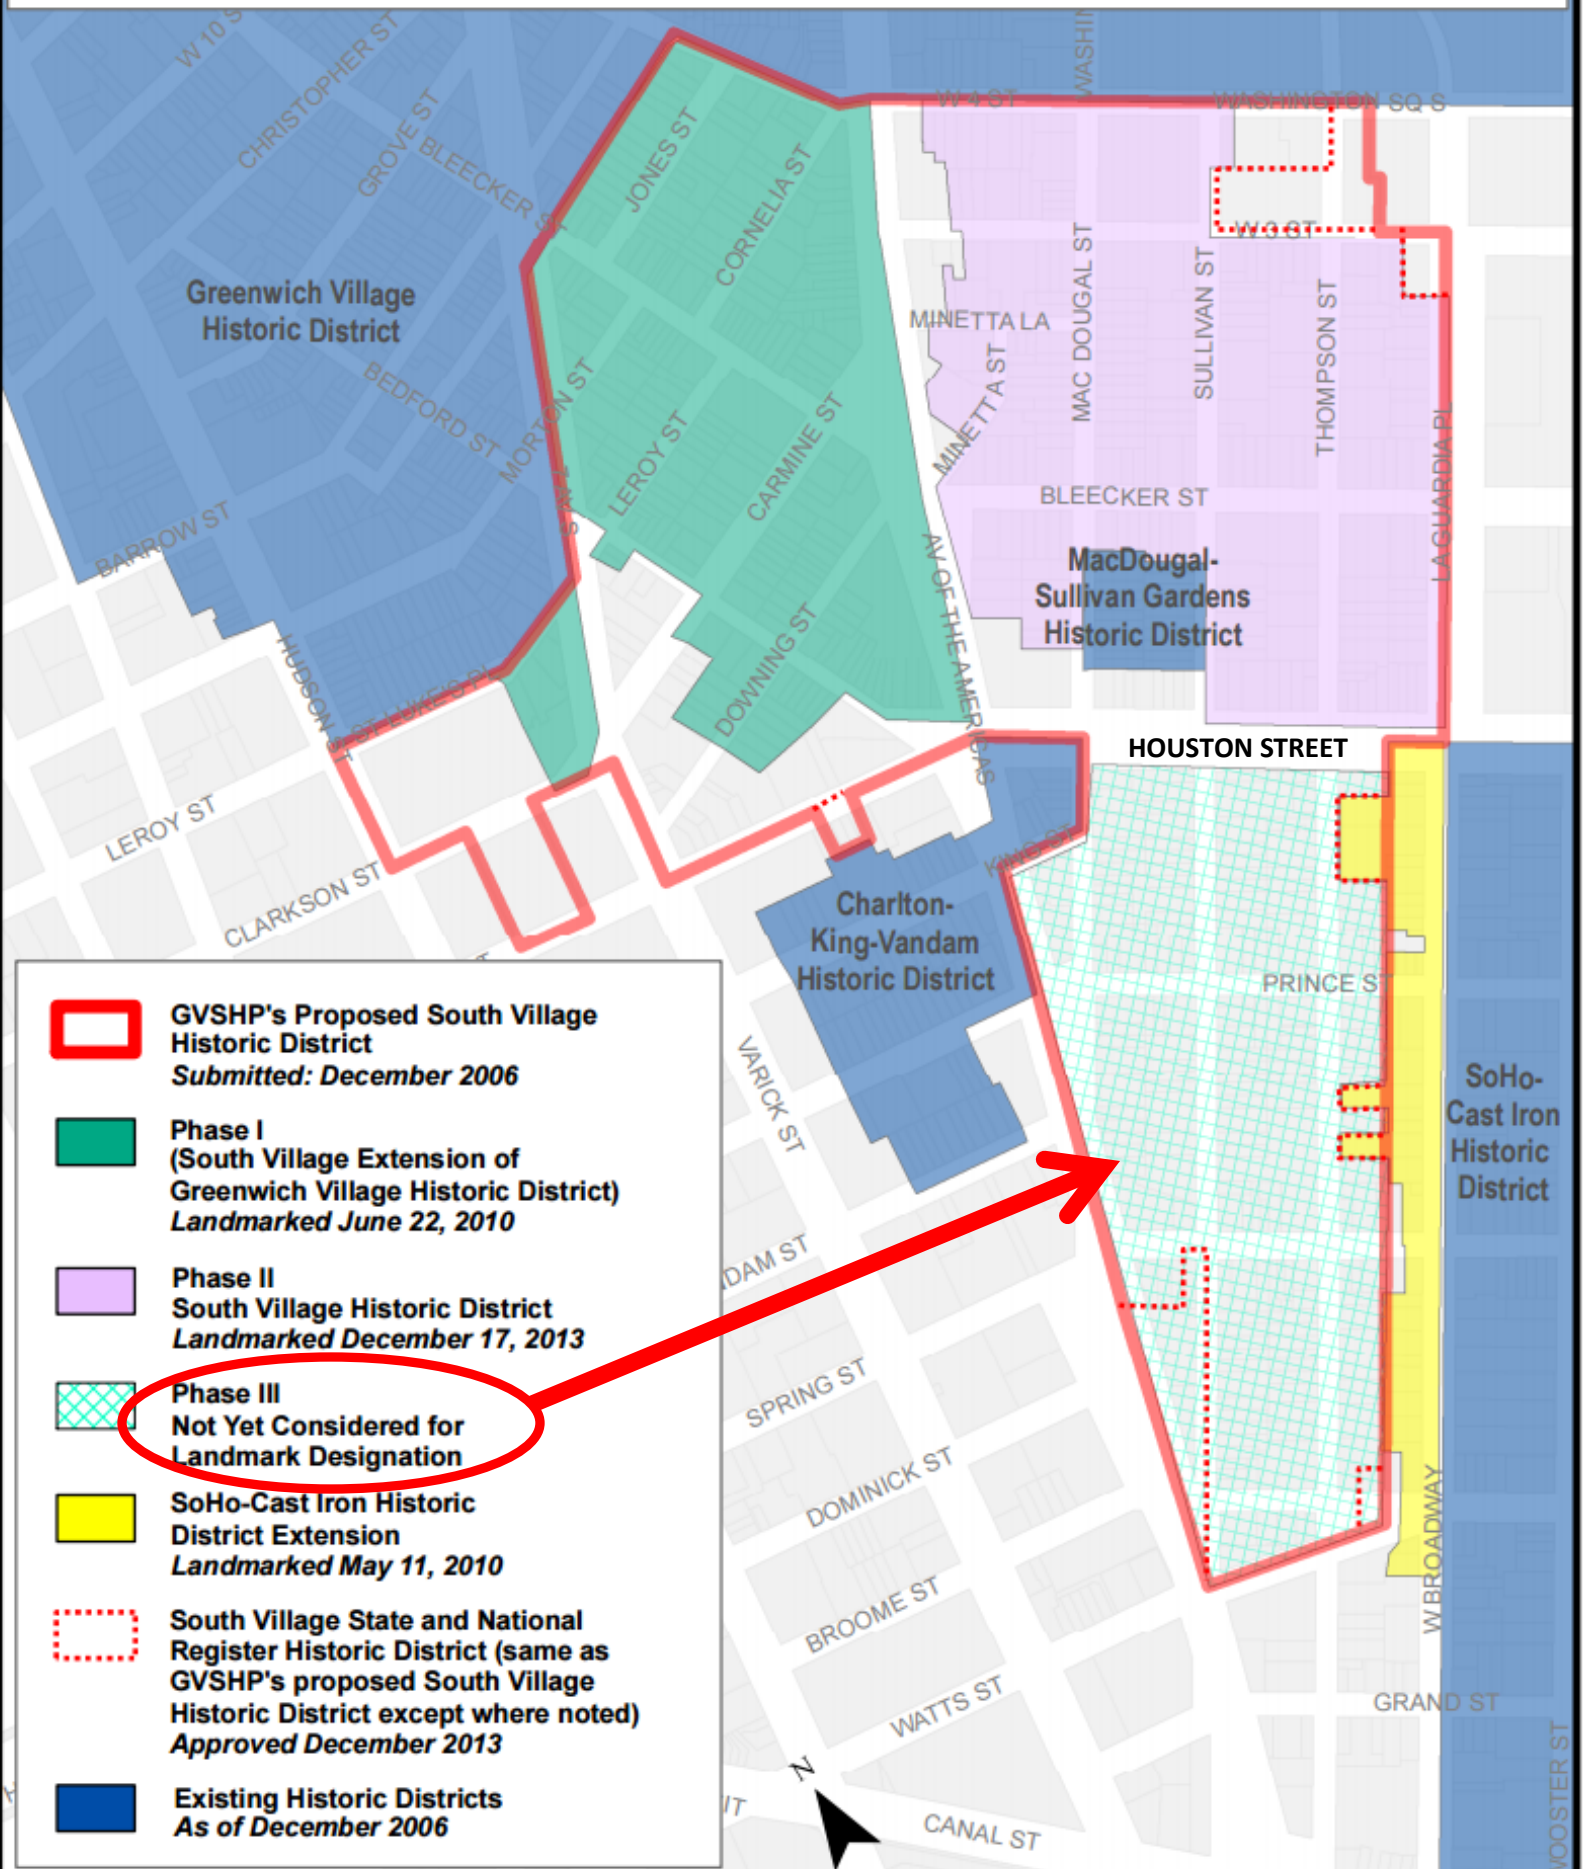

Greenwich Village Society for Historic Preservation Progress on Proposed South Village Historic District

GVSHP's Proposed South Village Historic District
Submitted: December 2006

Phase I
(South Village Extension of Greenwich Village Historic District)
Landmarked June 22, 2010

Phase II
South Village Historic District
Landmarked December 17, 2013

Phase III
Not Yet Considered for Landmark Designation

SoHo-Cast Iron Historic District Extension
Landmarked May 11, 2010

South Village State and National Register Historic District (same as GVSHP's proposed South Village Historic District except where noted)
Approved December 2013

Existing Historic Districts
As of December 2006