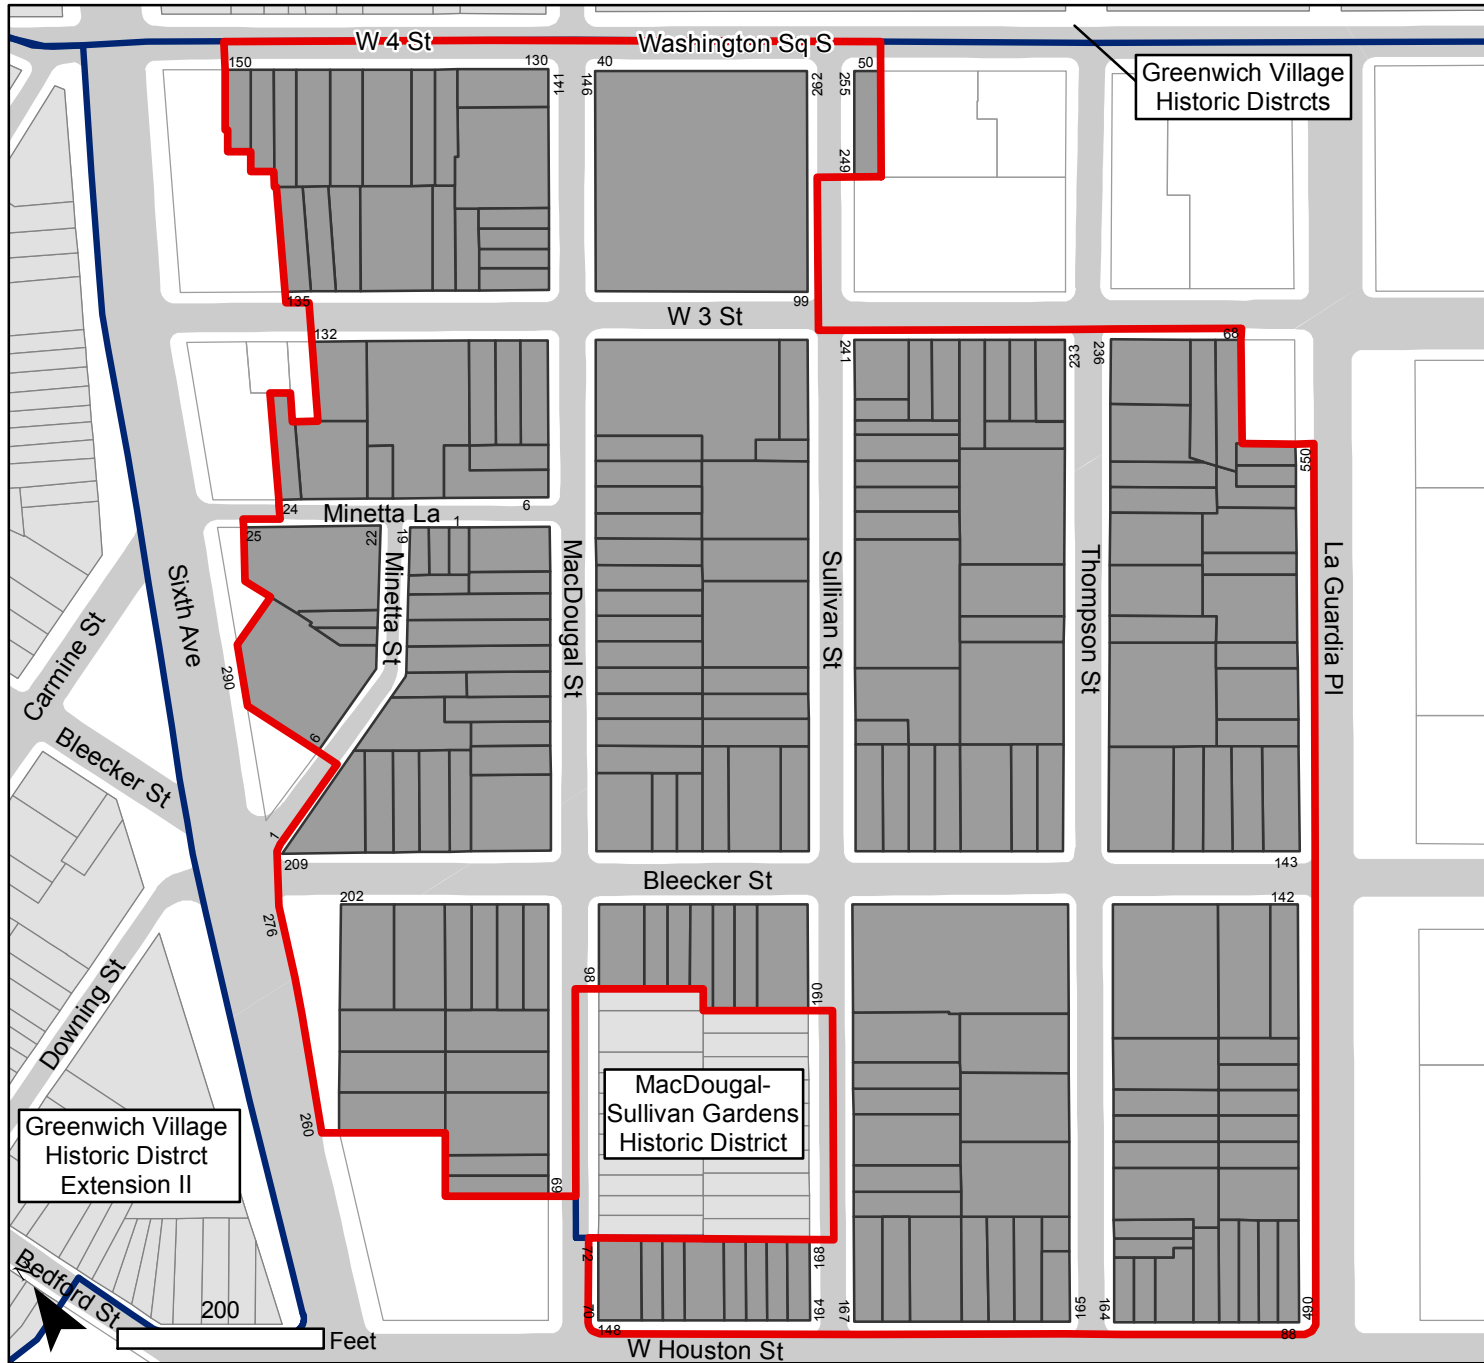

(Proposed) South Village Historic District

Landmarks Preservation Commission
 [PROPOSED]
 South Village Historic District
 Borough of Manhattan, NY
 [LP-2546]
 Calendared: May 21, 2013
 [PROPOSED DATE]

- Boundaries of Existing Districts
- Boundary of Proposed District
- Tax Map Lots in Proposed District

NYC
 Landmarks Preservation
 Commission

Graphic Source: MapPLUTO, Edition 09v1, 2009. Author: Landmarks Preservation Commission, JM. Date: May 20, 2013.