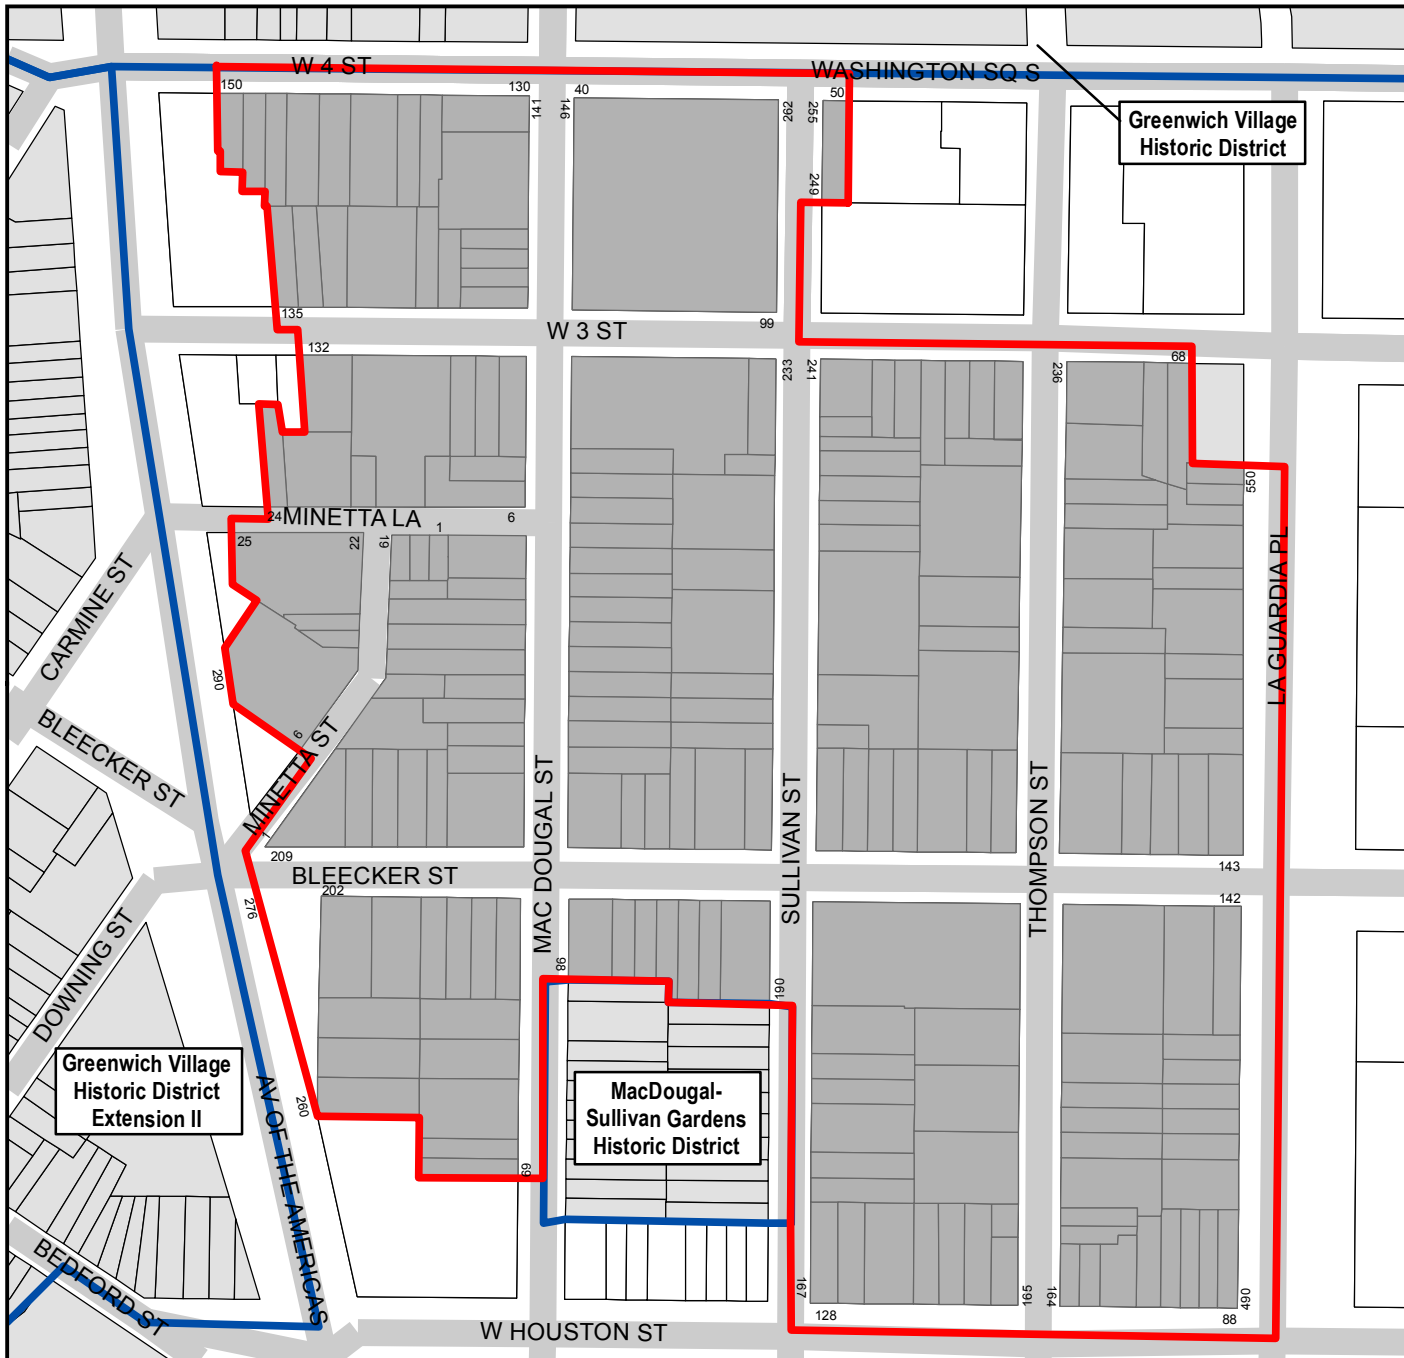

South Village Historic District

**Designated:
December 17, 2013**

**Map by the Greenwich
Village Society for
Historic Preservation**