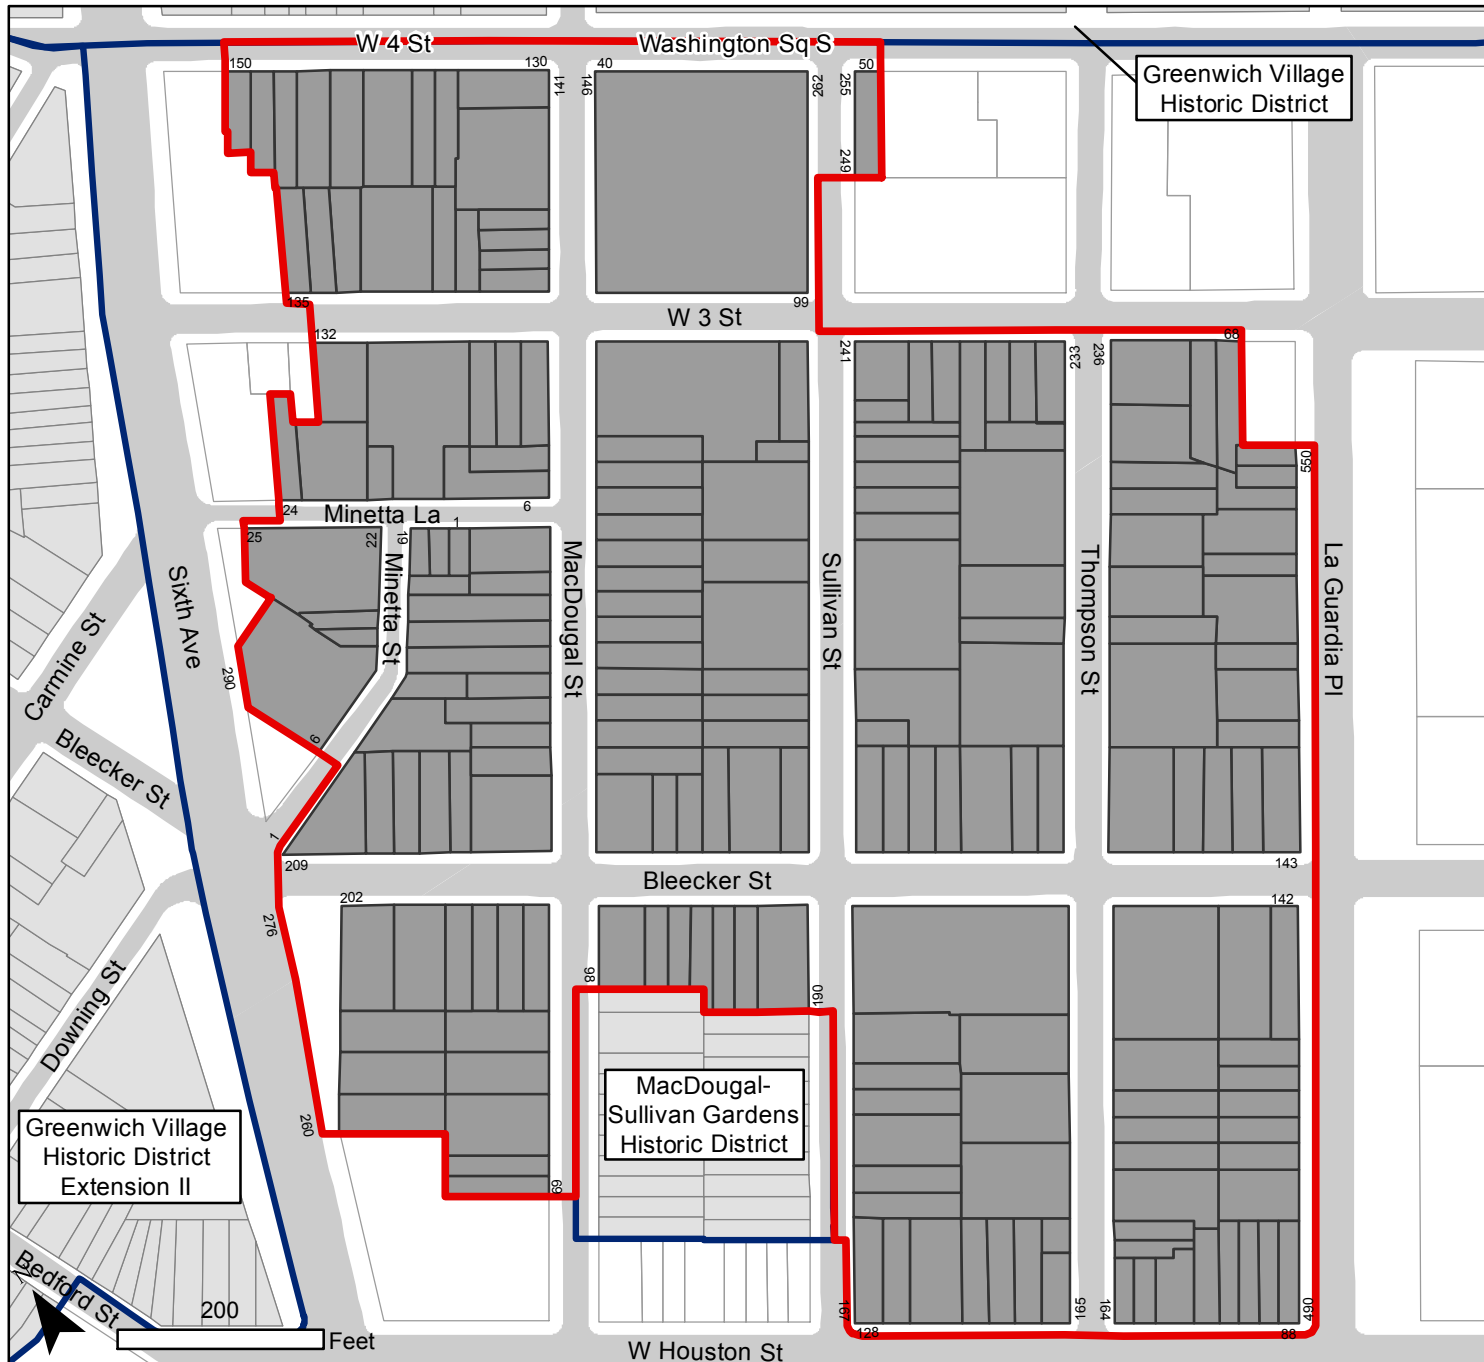

South Village Historic District

Landmarks Preservation Commission
 South Village Historic District
 Borough of Manhattan, NY
 [LP-2546]

Calendared: May 21, 2013
 Public Hearing: June 25, 2013
 Designated: December 17, 2013

- Boundary of Historic District
- Tax Map Lots in Historic District
- Boundaries of Existing Districts

NYC
 Landmarks Preservation
 Commission

Greenwich Village
 Historic District
 Extension II

MacDougal-
 Sullivan Gardens
 Historic District

Greenwich Village
 Historic District