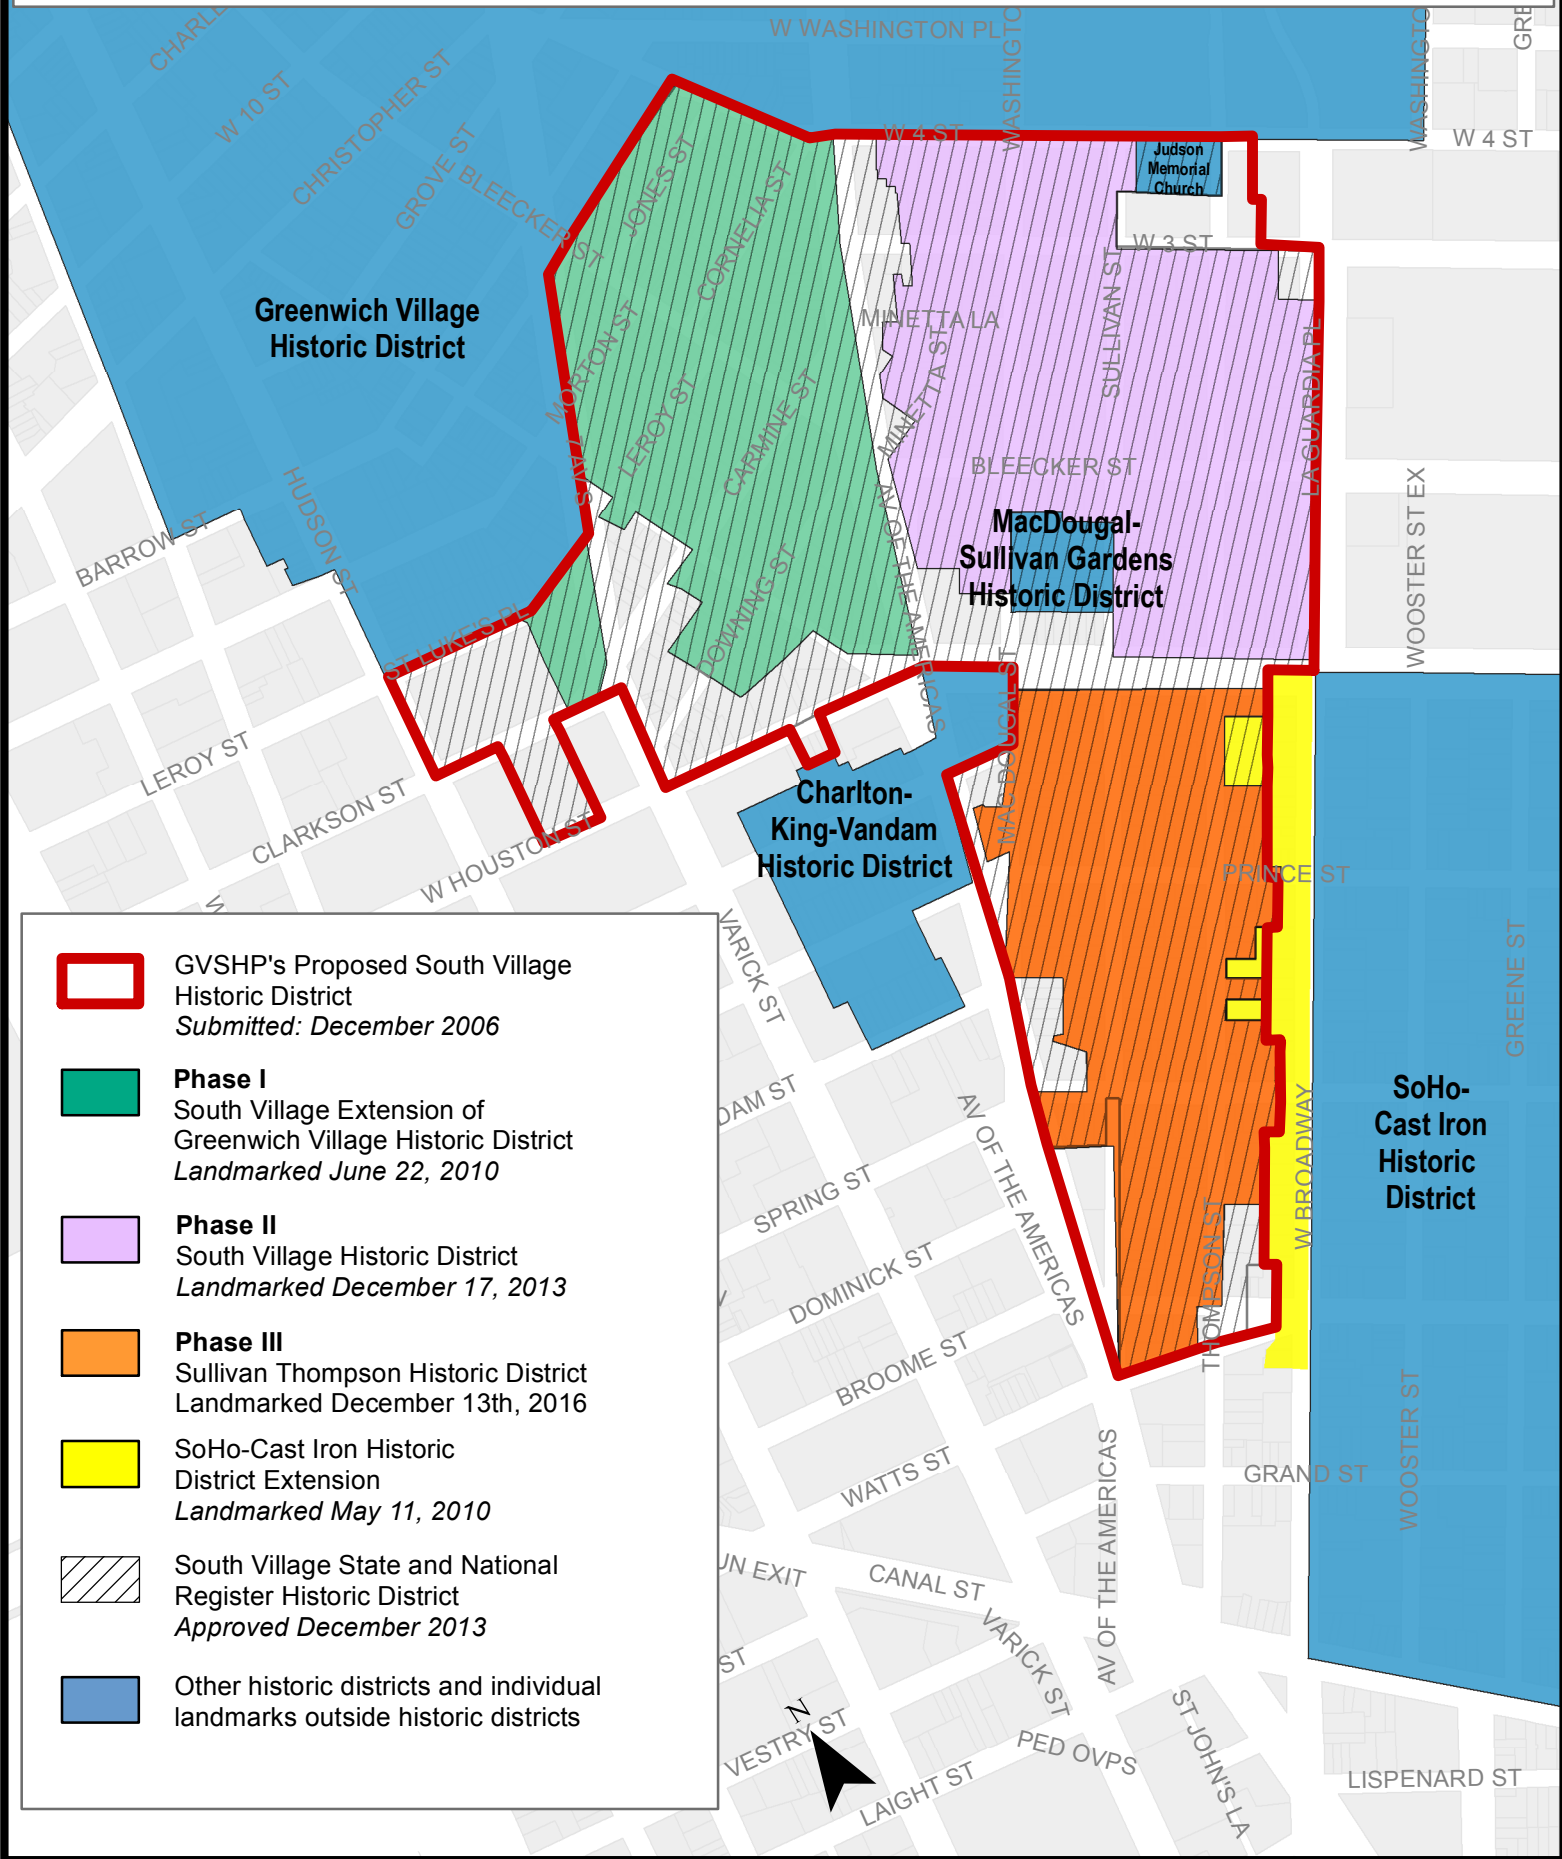

Greenwich Village Society for Historic Preservation Designation of Proposed South Village Historic District, 2006 - 2016

GVSHP's Proposed South Village Historic District
Submitted: December 2006

Phase I
South Village Extension of Greenwich Village Historic District
Landmarked June 22, 2010

Phase II
South Village Historic District
Landmarked December 17, 2013

Phase III
Sullivan Thompson Historic District
Landmarked December 13th, 2016

SoHo-Cast Iron Historic District Extension
Landmarked May 11, 2010